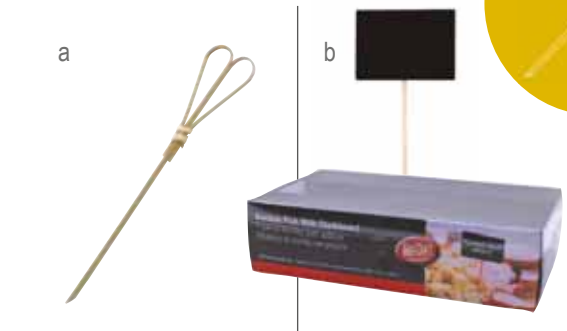

CHALKBOARD PICKS

Carton, 100 per carton. Black painted wood

Item	Description	Dimensions	Min Order/ Case Pack	List Price (€)
b	BAMDCB35 Chalkboard Pick	6.5 x 0.5 x 9 cm	1 / 12	10.49 pk

PADDLE PICKS

Item	Description	Dimensions	Min Order/ Case Pack	List Price (€)
c	BAMP35 Paddle	9cm	12 / 12	1.80 pk
d	BAMP45 Paddle	11.5cm	12 / 12	2.05 pk
e	BAMP7 Paddle	18cm	12 / 12	2.39 pk

PADDLE PICKS, TEMPERATURE

Item	Description	Dimensions	Min Order/ Case Pack	List Price (€)
f	RARE 'Rare' Paddle	9cm	12 / 12	3.67 pk
g	MEDRARE 'Med Rare' Paddle	9cm	12 / 12	3.67 pk
h	MEDIUM 'Medium' Paddle	9cm	12 / 12	3.67 pk
i	MEDWELL 'Med Well' Paddle	9cm	12 / 12	3.67 pk
j	WELLDONE 'Well Done' Paddle	9cm	12 / 12	3.67 pk
H1028	Steak Markers, Assorted Pack of 13, Includes 2 Rare, 3 Med Rare, 3 Med, 3 Med Well, 2 Well	9cm	12 / 12	5.20 pk

PADDLE PICKS, TEMPERATURE, FRENCH

Item	Description	Dimensions	Min Order/ Case Pack	List Price (€)
k	BIEN CUIT 'Bien Cuit' Paddle	9cm	1 / 12	3.67 pk
l	BLEU 'Bleu' Paddle	9cm	1 / 12	3.67 pk
m	APOINT 'A Point' Paddle	9cm	1 / 12	3.67 pk
n	SAIGNANT 'Saignant' Paddle	9cm	1 / 12	3.67 pk

KNOT PICKS

Item	Description	Dimensions	Min Order/ Case Pack	List Price (€)
	BAMK35 Knot	9cm	12 / 12	2.53 pk
	BAMK45 Knot	11.5cm	12 / 12	2.71 pk
o	BAMK7 Knot	18cm	12 / 12	3.67 pk

SWORD PICKS

Hangable acetate boxes. 50 per pack

Item	Description	Dimensions	Min Order/ Case Pack	List Price (€)
p	BAMPS45 Sword Pick	11.5cm	12 / 12	3.53 pk
	BAMPS6 Sword Pick	15cm	12 / 12	3.83 pk

DISPOSABLE SOLUTIONS
BAMBOO PICKS