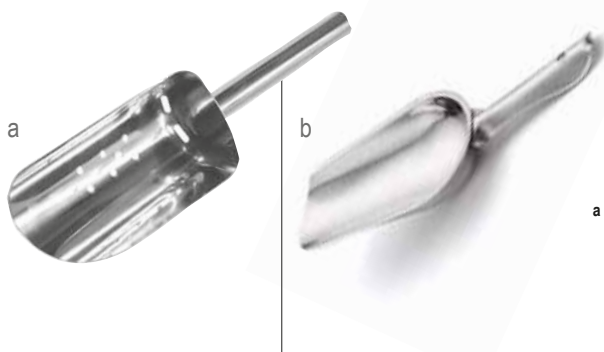

ICE SCOOPS

STAINLESS STEEL

Item	Description	Dimensions	Capacity	Min Order/ Case Pack	List Price (€)	
BSC0610	6-10 oz Scoop	25.5x7x6.5cm	170 - 290 ml	1 / 12	13.39	
a	BSC1216	12-16 oz Scoop	30x9x7.5cm	350 - 470 ml	1 / 12	15.62
	BSC2024	20-24 oz Scoop	29.5x9x7.5cm	590 - 710 ml	1 / 12	15.62