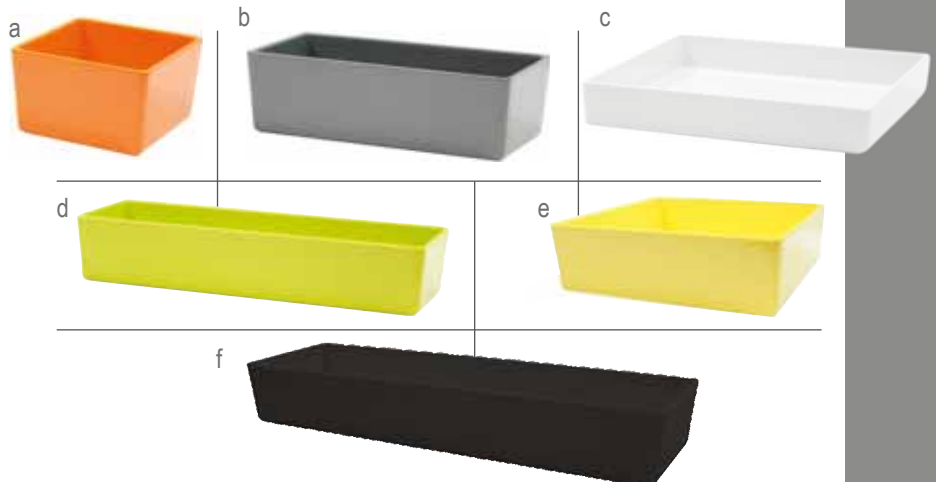

When ordering, add the colour code to the end of the item number.

DELI-CASE STRAIGHT-SIDED BOWLS

TO ORDER:

M4005 WH

ITEM NUMBER COLOUR

AVAILABLE IN 2 COLOURS

Item	Description	Dimensions	Capacity	Min Order/ Case Pack	List Price (€)	
	M4025*	Straight-Sided Bowl	15x15x7.5cm	1.2 L	1 / 12	15.46 ea
	M4027*	Straight-Sided Bowl	30.5x15x7.5cm	2.8 L	1 / 6	21.41 ea
	M4005*	Straight-Sided Bowl	30.5x25.5x7.5cm	4.7 L	1 / 6	29.85 ea
f	M4017*	Straight-Sided Bowl	51x15x7.5cm	4.7 L	1 / 4	29.85 ea
	M4033*	Straight-Sided Bowl	51x30.5x7.5cm	9.9 L	1 / 4	37.48 ea

When ordering, add the colour code to the end of the item number.

BUFFET, CATERING & DISPLAY
COLD HOLDING SERVERS & DISPLAYS

GASTRONORM DELI PANS

MELAMINE WITH SILICONE PADS

Item	Description	Dimensions	Capacity	Min Order/ Case Pack	List Price (€)
a	M11765BL 1:1 Straight-Sided Gastronorm Pan, White with Blue Trim	53.5x33x8cm	13.1 L	1 / 2	95.76 ea
b	M12765BL 1:2 Straight-Sided Gastronorm Pan, White with Blue Trim	32.5x26.5x8cm	6.5 L	1 / 3	49.08 ea
	M13765BL 1:3 Size Straight-Sided Gastronorm Pan, White with Blue Trim	32.5x18x8cm	4.3 L	1 / 3	39.72 ea
c	M16765BL 1:6 Size Straight-Sided Gastronorm Pan, White with Blue Trim	17.5x16x8cm	1.4 L	1 / 4	22.69 ea