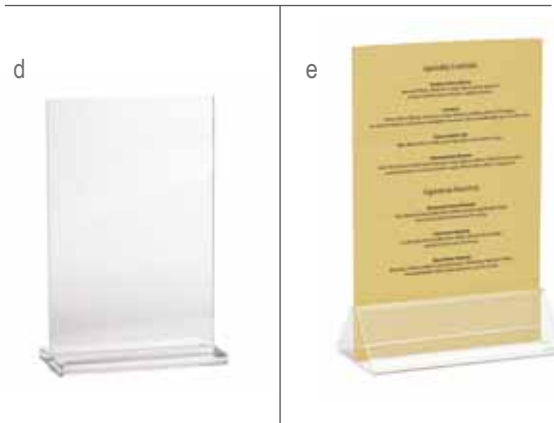

TABLE SIGNS & HOLDERS

Item	Description	Dimensions	Min Order/ Case Pack	List Price (€)
POLYSTYRENE				
a	2060A Reserved	15x3x5cm	1 / 12	2.71 ea
STAINLESS STEEL				
b	B9 Table Tent, Reserved	6.5x7x5cm	1 / 25	3.24 ea
c	B8 Table Tent, No Smoking	6.5x7x5cm	1 / 25	3.24 ea
ACRYLIC				
d	4060 Table Tent, Two-sided	16x10x5cm	24 / 24	3.70 ea
e	ACH42 Triangular Table Tent	10.5x5.5x3cm	1 / 12	2.62 ea