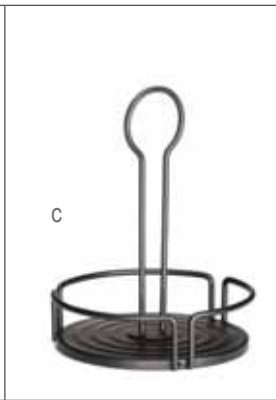

VERSA RACK™ CONDIMENT RACKS

ASSORTED

Item	Description	Dimensions	Min Order/ Case Pack	List Price (€)
BRUSHED 18-8 STAINLESS STEEL				
a	BRDIA633 Versa Rack	16x16x25.5cm	2 / 2	24.98 ea
b	BRDIA679 Versa Rack	17.5x17.5x25.5cm	2 / 2	25.85 ea
HEAVY GAUGE 18-8 STAINLESS STEEL				
	DIA595 Versa Rack	16.5x16.5x25.5cm	2 / 2	22.78 ea
	DIA633 Versa Rack	17x17x25.5cm	2 / 2	24.43 ea
	DIA728 Versa Rack	18.5x18.5x25.5cm	2 / 2	27.82 ea
	DIA780 Versa Rack	20.5x20.5x25.5cm	2 / 2	29.26 ea
BLACK POWDER COATED METAL				
c	BKDIA595 Versa Rack	16.5x16.5x25.5cm	2 / 2	11.74 ea
	BKDIA633 Versa Rack	17x17x25.5cm	2 / 2	12.31 ea
	BKDIA679 Versa Rack	18.5x18.5x25.5cm	2 / 2	12.58 ea
	BKDIA728 Versa Rack	20.5x20.5x25.5cm	2 / 2	13.03 ea

CHALKBOARD VASES

GLASS & TWINE

- Rustic style decorative vases for your table settings and serving areas
- Chalkboard exterior for easy labelling
- Available in square or circular design, both with twine decoration

Item	Description	Dimensions	Min Order/ Case Pack	List Price (€)
d	CBV2552 Round	6.5x6.5x13.5cm	1 / 24	2.74 ea
e	CBV6218 Square	5x5x16cm	1 / 24	2.74 ea

RECYCLED GREEN GLASS VASES

Item	Description	Dimensions	Min Order/ Case Pack	List Price (€)
f	6622 Trumpet Vase	7x7x11cm	24 / 24	2.69 ea
g	6623 Conical Vase	7x7x10.5cm	24 / 24	2.69 ea

SOLAR LANTERN

GLASS & METAL

- Rechargeable, indoor and outdoor, solar powered lantern
- Arrives pre-charged with 8-10 hours of illumination
- Switch to the on position and place lantern in the sunlight to recharge

Item	Description	Dimensions	Min Order/ Case Pack	List Price (€)
h	SL362 LED Solar Lantern with Handle	9.5x8.5x9cm	1 / 36	8.45 ea