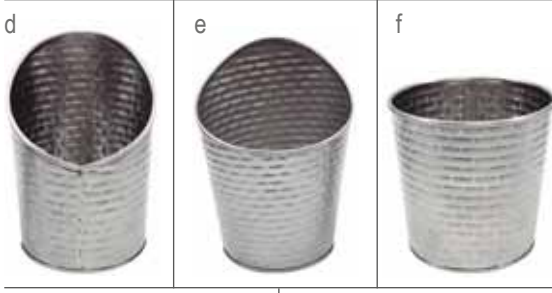

BRICKHOUSE COLLECTION™ CONTINUED

STAINLESS STEEL

Item	Description	Dimensions	Capacity	Min Order/ Case Pack	List Price (€)
a	GRSS1 Ramekin, 1.5 oz	6x6x2.5cm	45 ml	12 / 12	0.70 ea
b	GRSS2 Ramekin, 2.5 oz	5.5x5.5x4.5cm	75 ml	12 / 12	0.70 ea
c	GRSS3 Ramekin, 3 oz	7x7x4.5cm	90 ml	12 / 12	0.91 ea
d	GTSS28 Slanted Round Fry Cup	8.5x8.5x11.5cm	280 ml	1 / 12	3.14 ea
e	GTSS375 Slanted Round Fry Cup	9.5x9.5x12.5cm	295 ml	1 / 12	3.65 ea
f	GTSS31 Round Cup	9x9x9cm	385 ml	1 / 12	3.65 ea
g	GTSS4 Tapered Square Fry Cup	10.1x10.1x9.5cm	445 ml	1 / 12	4.32 ea
h	GTSS45 Round Cup	10.1x10.1x12cm	680 ml	1 / 12	4.32 ea

GALVANIZED COLLECTION™

GALVANIZED STEEL

- A stylish solution for serving a relaxed menu
- Durable and lightweight, a pebble texture offers added appeal
- Choose from a range of round and oval platters

Item	Description	Dimensions	Capacity	Min Order/ Case Pack	List Price (€)
i	GP8 Round Diner Platter	21x21x3cm	—	1 / 12	6.89 ea
	GP10 Round Diner Platter	26.5x26.5x3.5cm	—	1 / 12	7.97 ea
j	GP12 Round Diner Platter	32x32x3cm	—	1 / 12	8.88 ea
k	GP96 Oval Diner Platter	24x15x5cm	—	1 / 12	7.34 ea
	GP129 Oval Diner Platter	31x22x5.5cm	—	1 / 12	10.03 ea
l	GT33 Round Pail, Handle	9.5x8.2x7.6cm	265 ml	1 / 12	2.81 ea
m	GT44 Round Pail, Handle	11.4x10.1x9.5cm	490 ml	1 / 12	3.14 ea
n	GT87 Round Pail, Handle	23.4x20.9x17.7cm	5.7 L	1 / 4	17.74 ea

BASKET LINERS

FOOD GRADE PAPER

Item	Description	Dimensions	Min Order/ Case Pack	List Price (€)
o	ACP7 White Liners	18x18cm	1 / 6	40.75 m
	ACP12 White Liners	31x31cm	1 / 5	39.41 m