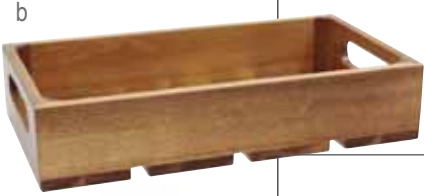

GASTRONORM WOOD CRATES

ACACIA & BLACK PAINTED WOOD

- High quality choice that brings a rustic, yet contemporary, feel to your serving presentation
- Designed to fit standard sized food pans
- Features handles for convenient use

Item	Description	Dimensions	Min Order/ Case Pack	List Price (€)

ACACIA WOOD

	CRATE11	1:1 Crate, Acacia	53x32.5x7cm	1 / 8	44.44 ea
a	CRATE12	1:2 Crate, Acacia	32.5x26.5x7cm	1 / 8	27.04 ea
b	CRATE13	1:3 Crate, Acacia	32.5x17.5x7cm	1 / 14	17.28 ea
	CRATE14	1:4 Crate, Acacia	26.5x16.5x7cm	1 / 14	16.63 ea
	CRATE114	1:1 Crate, Acacia	52.5x32.5x11cm	1 / 3	61.20 ea
	CRATE124	1:2 Crate, Acacia	32.5x26.5x11cm	1 / 10	45.10 ea
	CRATE134	1:3 Crate, Acacia	32.5x17.5x11cm	1 / 10	37.04 ea
	CRATE116	1:1 Crate, Acacia	52.5x32.5x16cm	1 / 3	81.94 ea
	CRATE126	1:2 Crate, Acacia	32.5x26.5x16cm	1 / 6	49.80 ea
d	CRATE136	1:3 Crate, Acacia	32.5x17.5x16cm	1 / 6	43.56 ea

BLACK PAINTED WOOD

	CRATE11BK	1:1 Crate, Black	53x32.5x7cm	1 / 8	46.37 ea
e	CRATE12BK	1:2 Crate, Black	32.5x26.5x7cm	1 / 8	43.82 ea
	CRATE13BK	1:3 Crate, Acacia	32.5x17.5x7cm	1 / 14	33.82 ea
f	CRATE14BK	1:4 Crate, Acacia	26.5x16.5x7cm	1 / 14	18.50 ea
	CRATE114BK	1:1 Crate, Black	52.5x32.5x11cm	1 / 3	56.36 ea
g	CRATE124BK	1:2 Crate, Black	32.5x26.5x11cm	1 / 10	43.82 ea
	CRATE134BK	1:3 Crate, Black	32.5x17.5x11cm	1 / 10	33.82 ea
	CRATE116BK	1:1 Crate, Black	52.5x32.5x16cm	1 / 3	77.02 ea
	CRATE126BK	1:2 Crate, Black	32.5x26.5x16cm	1 / 6	45.91 ea
h	CRATE136BK	1:3 Crate, Black	32.5x17.5x16cm	1 / 6	40.73 ea

NEW SOLID BASE

	CRATESB11	1:1 Crate, Solid Bottom, Acacia	53x32.5x7cm	1 / 8	34.68 ea
	CRATESB11BK	1:1 Crate, Solid Bottom, Black	53x32.5x7cm	1 / 8	38.64 ea
	CRATESB12	1:2 Crate, Solid Bottom, Acacia	32.5x26.5x7cm	1 / 8	22.56 ea
	CRATESB12BK	1:2 Crate, Solid Bottom, Black	32.5x26.5x7cm	1 / 8	24.12 ea

NEW TIERED CRATE FRAME

BLACK TIERED FRAME

- Frame features adjustable shelves to display crates flat or on an angle
- Removable chalkboard pannel for fun labeling and customisation
- Fits existing range of Gastronorm wood crates

Item	Description	Dimensions	Min Order/ Case Pack	List Price (€)
11000	Black Tiered Frame	54.5x34.5x56.5cm	1 / 1	169.08 ea