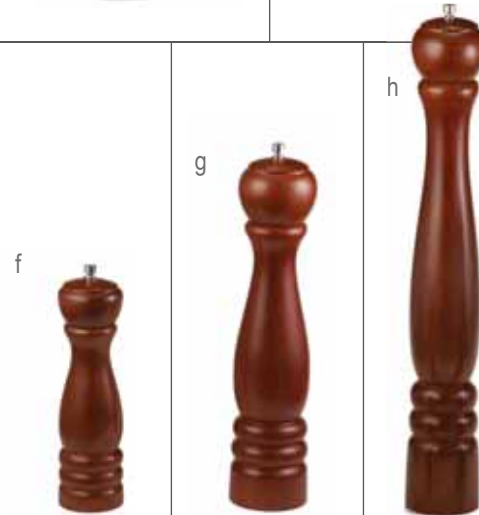

REPLACEMENT PARTS & ACCESSORIES

154T	Replacement Stainless Steel Top for 154S&P, 154S&P, BH1	4x4x2cm	—	24 / 1440	0.86 ea
600T	18-8 Stainless Steel Top for 600, 600N, 600ST, H600N2	2.5x2.5x2.5cm	—	12 / 120	1.03 ea
260T	Chrome Plated Metal Top for BH4	5.5x5.5x2cm	—	12 / 12	0.83 ea
1370T	Chrome Plated Metal Top for BH7	10x5.5x8.5cm	—	1 / 24	8.76 ea
1370G	Gasket for BH7	5x5x0.5cm	—	1 / 204	0.70 ea
800T	Stainless Steel Top for BH8800	8x8x2cm	—	12 / 120	1.46 ea
55T	Stainless Steel Top for BH855	8x8x2.5cm	—	12 / 120	1.39 ea
57T	Stainless Steel Top for BH857	8x8x2.5cm	—	12 / 120	1.39 ea

GLASS JAR WITH ROTATING TOPS

CLEAR GLASS, STAINLESS STEEL TOPS

- Rotating tops feature options for fine, medium and course

Item	Description	Dimensions	Capacity	Min Order/Case Pack	List Price (€)
e	HGJ15RT Glass Jar, 1.5 oz with Rotating Top	4.5x4.5x5.5cm	45 ml	6 / 6	1.92 ea
	HGJ3RT Glass Jar, 3 oz with Rotating Top	6.5x6.5x5.5cm	90 ml	6 / 6	2.50 ea

WOOD PEPPER MILLS

MAHOGANY FINISH

Item	Description	Dimensions	Min Order/Case Pack	List Price (€)
f	PM1908 Pepper Mill	22cm	1 / 36	16.85 ea
g	PM1912 Pepper Mill	32cm	1 / 24	21.11 ea
h	PM1918 Pepper Mill	46cm	1 / 36	28.73 ea

TABLETOP ACCESSORIES
OIL & VINEGAR