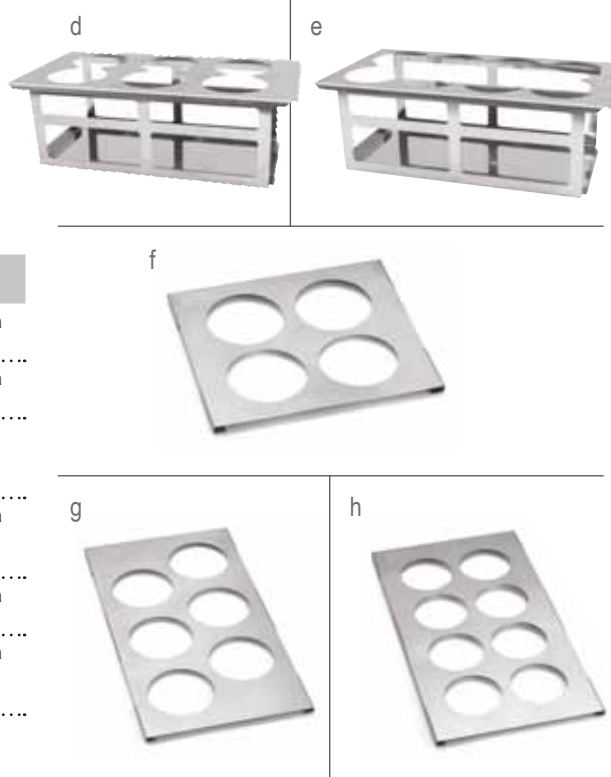

SQUEEZE BOTTLE TEMPLATE ORGANISERS

18-8 STAINLESS STEEL

Item	Description	Dimensions	Min Order/ Case Pack	List Price (€)
d	SQH6 Squeeze Bottle Template, holds up to (6) 63mm diameter bottles	33.5x18x11.5cm	1 / 6	35.95 ea
e	SQH8 Squeeze Bottle Template, holds up to (8) 63mm diameter bottles	33.5x18x11cm	1 / 6	35.95 ea
f	T4 Squeeze Bottle Template, holds up to (4) 53mm diameter bottles, Fits 1:6 size food pan	18x16x1cm	1 / 12	11.90 ea
g	T6 Squeeze Bottle Template, holds up to (6) 63mm diameter bottles, Fits 1:3 size food pan	32.5x18x1cm	1 / 12	15.26 ea
	*T6PK2 Squeeze Bottle Template, Holds 63 mm Bottles, Fits 1:3 Pan (2 per Pack)	32.5x18x1cm	1 / 12	33.60 ea
h	T8 Squeeze Bottle Template, holds up to (8) 53mm diameter bottles, Fits 1:3 size food pan	32.5x18x1cm	1 / 12	15.29 ea