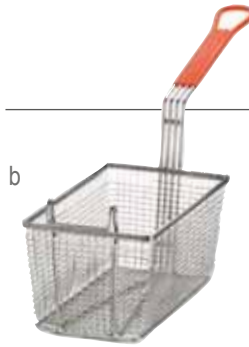

PLASTIC

- Heat resistant to 100°C

Item	Description	Dimensions	Min Order/ Case Pack	List Price (€)
	PD8 Dual Handle Fry Scoop	23.5x20.5x5cm	1 / 6	11.59 ea
g	PR8 Right Handle Fry Scoop	23.5x20.5x5cm	1 / 6	11.59 ea