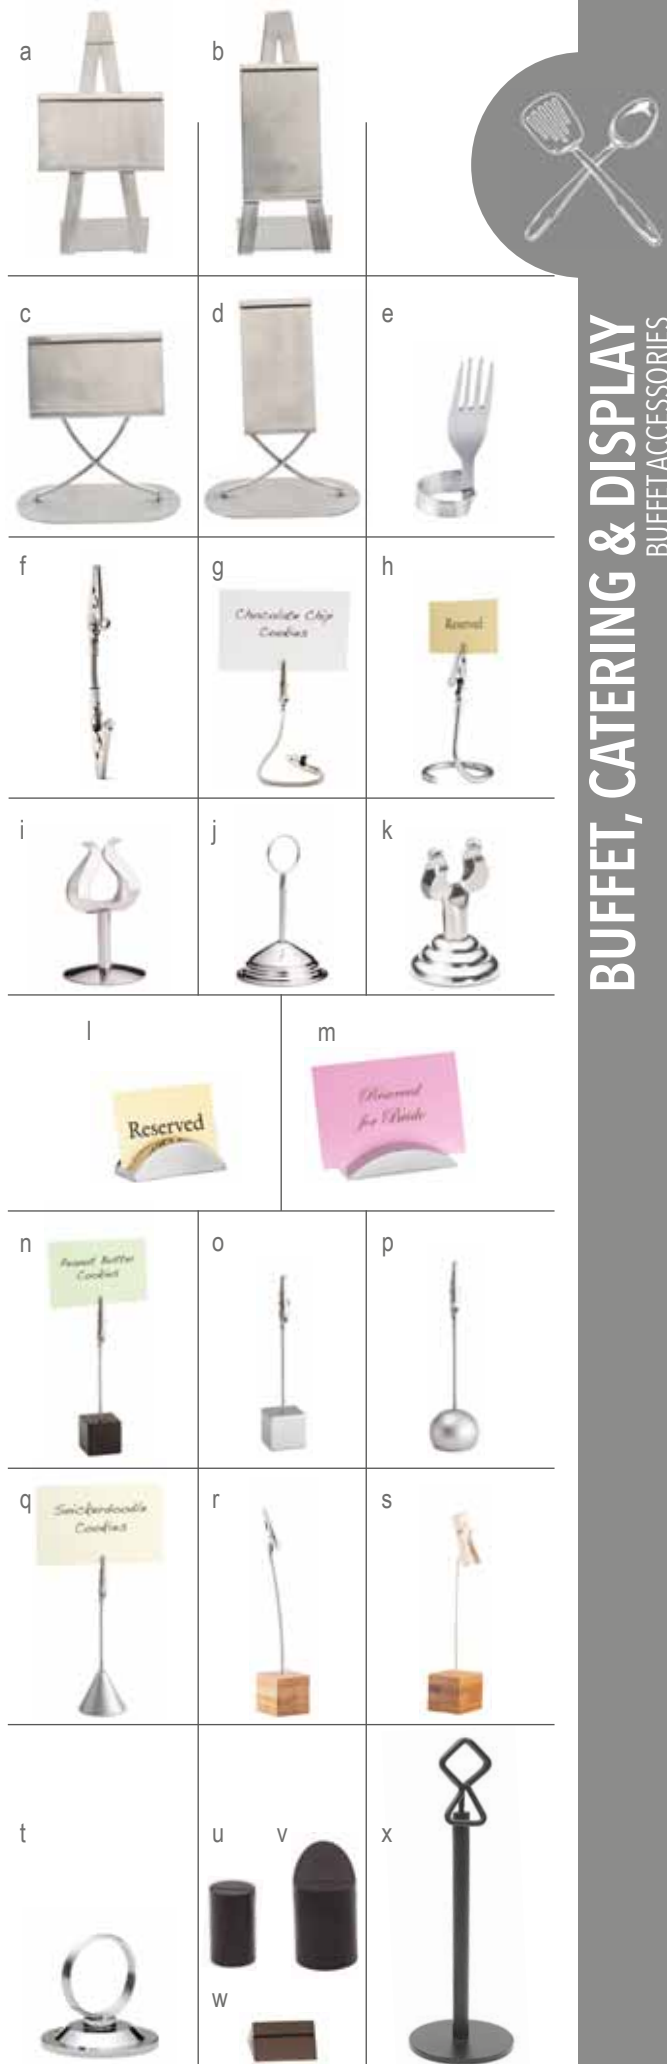

Item	Description	Dimensions	Min Order/ Case Pack	List Price (€)
STAINLESS STEEL				
a	CHH100 Horizontal Easel Card Holder	9x7x16.5cm	1 / 12	9.72 ea
b	CHV100 Vertical Easel Card Holder	7x6x16.5cm	1 / 12	9.22 ea
c	CHH200 Horizontal Card Holder	11.5x6x11.5cm	1 / 12	8.21 ea
d	CHV200 Vertical Card Holder	11x6x14cm	1 / 12	8.26 ea
e	BFCH4 Fork Card Holder	5x4x10cm	12 / 12	2.90 ea
f	CHX4 Double-sided Clip	11.5x1x1.5cm	1 / 12	1.91 ea
g	CHX8 Double-sided Clip	21.5x1x0.5cm	1 / 12	2.35 ea
h	CH2 Circle Clip	5x5x9cm	1 / 12	2.74 ea
i	2504 Harp Clip	5.5x5.5x10cm	1 / 6	5.33 ea
	2508 Harp Clip	6.5x6.5x19.5cm	1 / 6	6.48 ea
	2512 Harp Clip	7.5x7.5x30.5cm	1 / 6	7.63 ea
j	1306 Card Holder	15cm	1 / 6	10.40 ea
k	797 Card Holder	2x2x4cm	12 / 120	1.35 ea
l	RCH21 Card Holder	5x3x1.5cm	1 / 6	3.83 ea
m	RCH41 Card Holder	10x10x2.5cm	1 / 6	5.51 ea
PLASTIC				
n	4CHSBK Square Clip, Black	2.5x2.5x11cm	1 / 12	2.61 ea
o	4CHS Square Clip, Silver	2.5x2.5x11cm	1 / 12	2.61 ea
p	4CHR Round Clip, Silver	3x3x11cm	1 / 12	2.61 ea
q	4CHT Triangle Clip, Silver	3.5x3.5x12cm	1 / 12	2.61 ea
	CH5 Square Brushed Card Holder	2.5x2.5x11.5cm	1 / 12	2.33 ea
BAMBOO				
r	5CHBAM Square with Metal Clip	2.5x2.5x14cm	12 / 12	2.61 ea
s	5CHBAMCP Square with Clothespin Clip	2.5x2.5x14cm	12 / 12	2.61 ea
NICKEL PLATED				
t	596 Card Holder	5.5x5.5x5cm	24 / 24	1.42 ea
CAST ALUMINIUM				
u	CHCR100BK Round Card Holder, Black Anodized Finish	2x2x4cm	1 / 12	12.07 ea
v	CHCR120BK Slanted Card Holder, Black Anodized Finish	3x3x5.5cm	1 / 12	20.93 ea
w	CHCT125BK Triangular Card Holder, Black Anodized Finish	3x3x1.5cm	1 / 12	11.28 ea
BLACK POWDER COATED METAL				
	BKC2202 Stand with Clip	5x5x5cm	1 / 12	4.20 ea
	BKC2206 Stand with Clip	5x5x15cm	1 / 12	4.80 ea
x	BKC2208 Stand with Clip	5.5x5.5x20.5cm	1 / 12	5.16 ea
	BKC2212 Stand with Clip	5.5x5.5x30.5cm	1 / 12	5.64 ea