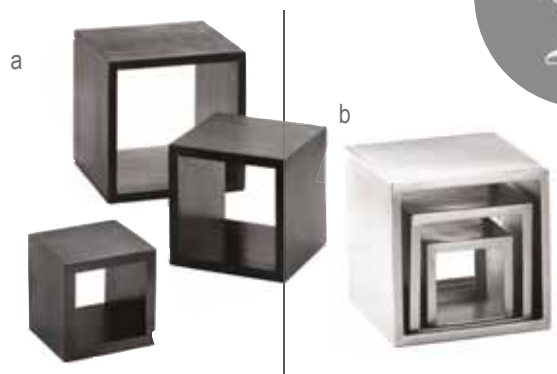

BARCLAY RISERS™

WOOD, STAINLESS STEEL OR BAMBOO

Item	Description	Dimensions	Min Order/ Case Pack	List Price (€)
a	WBK3 3 pc Riser Set, Black Painted Wood	23x23x23cm	1 / 2	81.79 ea
b	RS3 3 pc Riser Set, Brushed Stainless Steel	23x23x23cm	1 / 2	123.10 ea
	WBAM3 3 pc Riser Set, Bamboo	23x23x23cm	1 / 2	82.42 ea