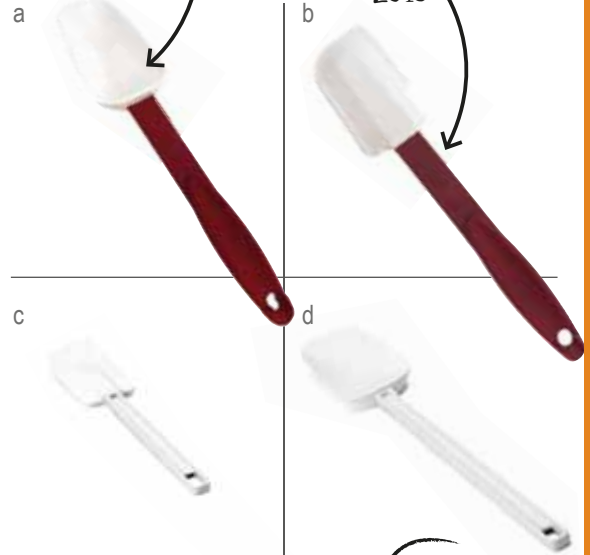

SILICONE & NYLON

• Heat resistant to 260°C

Item	Description	Dimensions	Min Order/ Case Pack	List Price (€)
SILICONE SPOON, NYLON HANDLE				
a 1865	Spoon	26.5cm	1 / 6	10.49 ea
1866	Spoon	35.5cm	1 / 6	13.37 ea
1867	Spoon	41.5cm	1 / 6	13.80 ea
NOTCHED SILICONE BLADE, NYLON HANDLE				
b 1862	Spatula	26.5cm	1 / 24	9.00 ea
1863	Spatula	35.5cm	1 / 24	10.58 ea
1864	Spatula	41.5cm	1 / 24	11.23 ea

RUBBER BLADE SPATULAS

EVA BLADE WITH POLYSTYRENE HANDLE

• Heat resistant to 70°C

Item	Description	Dimensions	Min Order/ Case Pack	List Price (€)
FLAT SHAPED, SPATULA				
c 1500	Spatula	24cm	24 / 24	1.27 ea
1510	Spatula	25.5cm	24 / 24	1.32 ea
1514	Spatula	35.5cm	24 / 24	2.18 ea
1516	Spatula	40.5cm	24 / 24	2.47 ea
SPOON SHAPED, SPATULA				
d 2510	Spoon Spatula	24cm	24 / 24	1.66 ea
2514	Spoon Spatula	35.5cm	24 / 24	2.93 ea
2516	Spoon Spatula	42cm	12 / 12	3.29 ea

WHIPS

STAINLESS STEEL

• 16 sealed wires
• 2 mm wire gauge

Item	Description	Dimensions	Min Order/ Case Pack	List Price (€)
SF10	French Whip	26cm	1 / 12	5.09 ea
SF12	French Whip	30.5cm	1 / 12	5.78 ea
SF14	French Whip	35.5cm	1 / 12	6.07 ea
e SF16	French Whip	40.5cm	1 / 12	6.94 ea
SF18	French Whip	45.5cm	1 / 12	7.73 ea
SF20	French Whip	51cm	1 / 12	8.50 ea
SF24	French Whip	61cm	1 / 12	9.29 ea
STAINLESS STEEL				
• 24 fine wires • 2 mm wire gauge				
f SP10	Piano Whip	25.5cm	1 / 12	4.92 ea
SP12	Piano Whip	30.5cm	1 / 12	5.30 ea
SP14	Piano Whip	35cm	1 / 12	5.59 ea
SP16	Piano Whip	38cm	1 / 12	6.24 ea

Same great product,
fresh new look!

New colour
handle for
2019

KITCHEN TOOLS
FOOD PREP TOOLS & GADGETS