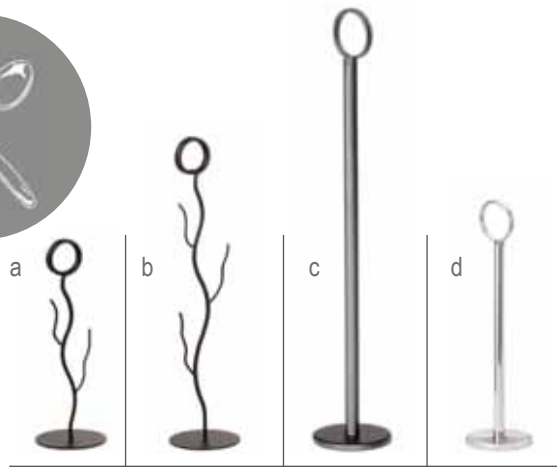

CARD & NUMBER HOLDERS

ASSORTED FINISHES

- A simple way to label the choices on your buffet display
- Choose from stylish stainless steel solutions, classic card holders, simple clips and quirky pieces

Item	Description	Dimensions	Min Order/ Case Pack	List Price (€)
STAINLESS STEEL				
a	CHH100 Horizontal Easel Card Holder	9x7x16.5cm	1 / 12	9.72 ea
b	CHV100 Vertical Easel Card Holder	7x6x16.5cm	1 / 12	9.22 ea
c	CHH200 Horizontal Card Holder	11.5x6x11.5cm	1 / 12	8.21 ea
d	CHV200 Vertical Card Holder	11x6x14cm	1 / 12	8.26 ea
e	BFCH4 Fork Card Holder	5x4x10cm	12 / 12	2.90 ea
f	CHX4 Double-sided Clip	11.5x1x1.5cm	1 / 12	1.91 ea
g	CHX8 Double-sided Clip	21.5x1x0.5cm	1 / 12	2.35 ea
h	CH2 Circle Clip	5x5x9cm	1 / 12	2.74 ea
i	2504 Harp Clip	5.5x5.5x10cm	1 / 6	5.33 ea
	2508 Harp Clip	6.5x6.5x19.5cm	1 / 6	6.48 ea
	2512 Harp Clip	7.5x7.5x30.5cm	1 / 6	7.63 ea
j	1306 Card Holder	15cm	1 / 6	10.40 ea
k	797 Card Holder	2x2x4cm	12 / 120	1.35 ea
l	RCH21 Card Holder	5x3x1.5cm	1 / 6	3.83 ea
m	RCH41 Card Holder	10x10x2.5cm	1 / 6	5.51 ea
PLASTIC				
n	4CHSBK Square Clip, Black	2.5x2.5x11cm	1 / 12	2.61 ea
o	4CHS Square Clip, Silver	2.5x2.5x11cm	1 / 12	2.61 ea
p	4CHR Round Clip, Silver	3x3x11cm	1 / 12	2.61 ea
q	4CHT Triangle Clip, Silver	3.5x3.5x12cm	1 / 12	2.61 ea
	CH5 Square Brushed Card Holder	2.5x2.5x11.5cm	1 / 12	2.33 ea
BAMBOO				
r	5CHBAM Square with Metal Clip	2.5x2.5x14cm	12 / 12	2.61 ea
s	5CHBAMCP Square with Clothespin Clip	2.5x2.5x14cm	12 / 12	2.61 ea
NICKEL PLATED				
t	596 Card Holder	5.5x5.5x5cm	24 / 24	1.42 ea
CAST ALUMINIUM				
u	CHCR100BK Round Card Holder, Black Anodized Finish	2x2x4cm	1 / 12	12.07 ea
v	CHCR120BK Slanted Card Holder, Black Anodized Finish	3x3x5.5cm	1 / 12	20.93 ea
w	CHCT125BK Triangular Card Holder, Black Anodized Finish	3x3x1.5cm	1 / 12	11.28 ea
BLACK POWDER COATED METAL				
	BKC2202 Stand with Clip	5x5x5cm	1 / 12	4.20 ea
	BKC2206 Stand with Clip	5x5x15cm	1 / 12	4.80 ea
x	BKC2208 Stand with Clip	5.5x5.5x20.5cm	1 / 12	5.16 ea
	BKC2212 Stand with Clip	5.5x5.5x30.5cm	1 / 12	5.64 ea