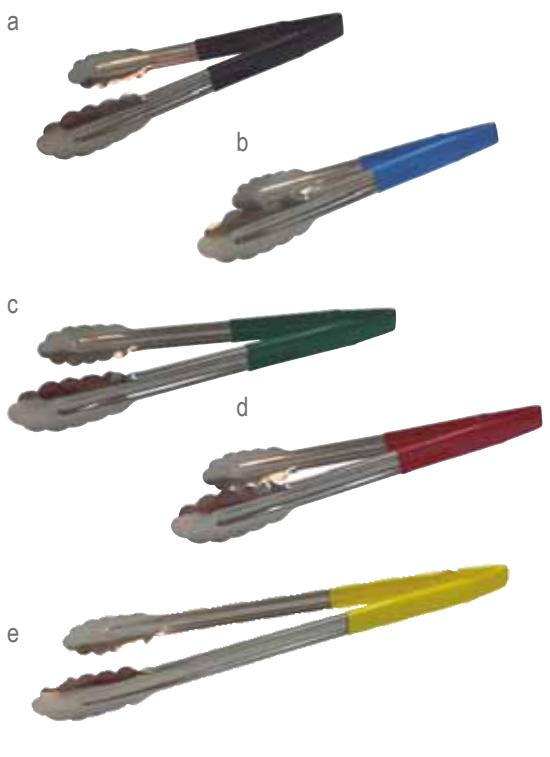

Item	Description	Dimensions	Min Order/ Case Pack	List Price (€)
a	3774BKEU Black Handle	24.5cm	1 / 12	3.79 ea
b	3774BLEU Blue Handle	24.5cm	1 / 12	3.79 ea
	3774GEU Green Handle	24.5cm	1 / 12	3.79 ea
	3774REU Red Handle	24.5cm	1 / 12	3.79 ea
	3774YEU Yellow Handle	24.5cm	1 / 12	3.79 ea
	3712BKEU Black Handle	31.5cm	1 / 12	4.20 ea
	3712BLEU Blue Handle	31.5cm	1 / 12	4.20 ea
c	3712GEU Green Handle	31.5cm	1 / 12	4.20 ea
d	3712REU Red Handle	31.5cm	1 / 12	4.20 ea
	3712YEU Yellow Handle	31.5cm	1 / 12	4.20 ea
	3716BKEU Black Handle	41.5cm	1 / 12	4.39 ea
	3716BLEU Blue Handle	41.5cm	1 / 12	4.39 ea
	3716GEU Green Handle	41.5cm	1 / 12	4.39 ea
	3716REU Red Handle	41.5cm	1 / 12	4.39 ea
e	3716YEU Yellow Handle	41.5cm	1 / 12	4.39 ea