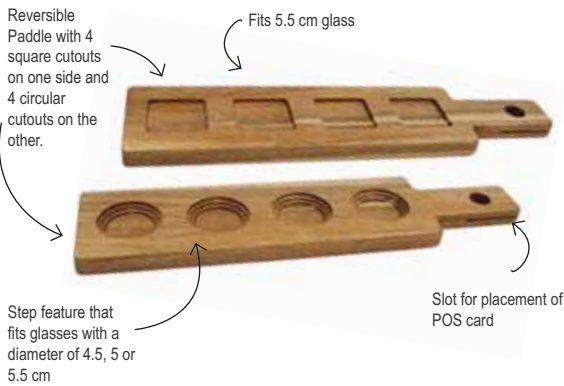

a

b

c

d

TASTING JARS

GLASS

Item	Description	Dimensions	Capacity	Min Order/ Case Pack	List Price (€)
GJ3	3 oz Glass Tasting Jar	6x6x5.5cm	90 ml	6 / 6	1.32 ea

PADDLE FLIGHTS

BAMBOO OR ACACIA

- Fun way to serve samples of beers, cocktails or appetisers
- Reversible for use with FLBEER4 & FLGLASS4
- Features a handle and slot for your labeling card

Item	Description	Dimensions	Min Order/ Case Pack	List Price (€)
b FLIGHT1	Wood Paddle Flight, Bamboo, Holds 4 Glasses (Up to 5.7 cm dia) *Glasses Not Included	43x10x1.5cm	1 / 10	8.16 ea
FLIGHT2	Wood Paddle Flight, Acacia, Holds 4 Glasses (Up to 5.7 cm dia) *Glasses Not Included	43x10x1.5cm	1 / 10	8.16 ea

TASTING SETS

GLASS

- Quirky tasting glasses with a vintage twist to coordinate with any décor
- Choose from Mason Jar style with handles or vintage style without handles
- Fit together with our Reversible Tasting Flights

Item	Description	Dimensions	Capacity	Min Order/ Case Pack	List Price (€)
c *FLBEER4	Mason Jar Glasses, 4.5 oz (4 per Pack)	7.5x5.5x8.5cm	135 ml	1 / 6	4.39 pk
d *FLGLASS4	Vintage Style Glasses, 4 oz (4 per Pack)	6x6x7cm	120 ml	1 / 6	4.39 pk