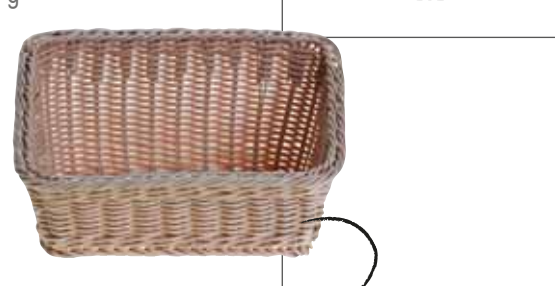

Matching stands available on p35

RIDAL COLOUR COLLECTION™

POLYPROPYLENE

AVAILABLE IN 2 COLOURS

Item	Description	Dimensions	Min Order/ Case Pack	List Price (€)
a	HM1174GN Green	23.5x16x8.5cm	6 / 6	4.92 ea
b	HM1174R Red	23.5x16x8.5cm	6 / 6	4.92 ea
	HM1175R Red	21x21x8.5cm	6 / 6	5.16 ea

RIDAL COLLECTION™

POLYPROPYLENE

AVAILABLE IN 2 COLOURS

Item	Description	Dimensions	Min Order/ Case Pack	List Price (€)
	M1175W Round, Natural	20.5x20.5x7.5cm	12 / 12	4.58 ea
c	M2475 Round, Black	20.9x20.9x8.2cm	12 / 12	4.58 ea
	M1174W Oval, Natural	22.8x15.8x8.2cm	12 / 12	4.58 ea
d	M2474 Oval, Black	23.4x15.8x8.2cm	12 / 12	4.58 ea
	M1171W Oval Natural Handwoven Basket	17.1x12x7.6cm	12 / 12	3.79 ea
	M2471 Oval, Black	17.1x12x7.6cm	12 / 12	3.79 ea
	M1185W Rectangular Natural Handwoven Basket	29.8x22.2x7.6cm	6 / 6	8.06 ea
e	M2485 Rectangular, Black	29.8x22.2x7.6cm	6 / 6	8.06 ea
	M1189W Rectangular Natural Handwoven Basket	42.5x29.8x8.8cm	6 / 6	13.61 ea
f	M2489 Rectangular, Black	42.5x29.8x8.8cm	6 / 6	13.61 ea
	M2493 Rectangular, Black	48.2x35.5x10.1cm	6 / 6	16.27 ea

HANDWOVEN BASKETS

POLYPROPYLENE

Item	Description	Dimensions	Min Order/ Case Pack	List Price (€)
g	M1100W Rectangular, Angled Natural Basket, For MBK1	32x20.5x17cm	1 / 12	18.72 ea
	M1101W Rectangular, Angled Natural Basket, For MBK1	34.5x25.5x18cm	1 / 12	18.72 ea
	M1102W Rectangular Natural Basket, For MBK2	47x33.5x10cm	1 / 12	25.01 ea
	M1103W Rectangular Natural Basket, For MBK3	40.5x30x9.5cm	1 / 12	19.97 ea
	M1104W Round, Angled Natural Basket, For MBK4	35.5x35.5x20.5cm	1 / 12	18.72 ea
	M1105W Round Natural Basket, For MBK5	40.5x40.5x9cm	1 / 12	22.49 ea
	M1118W Oblong Natural Handwoven Basket	38x16.5x8.5cm	12 / 12	6.47 ea