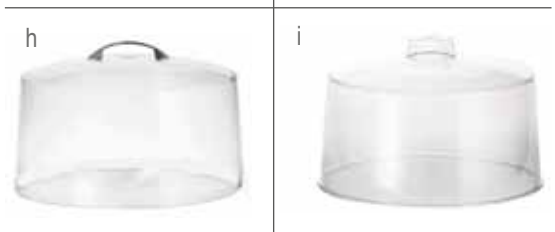

CAKE SETS, STANDS & COVERS

ASSORTED

Item	Description	Dimensions	Min Order/ Case Pack	List Price (€)
d	821422 Cake Stand / Cover Set Includes 821 Stand & 422 Cover	28x28x15cm	1 / 1	34.08 ea
	*H820P422 Cake Plate / Cover Set Includes H820P Plate & 422 Cover	33x33x20.5cm	1 / 1	29.40 ea
e	PCD1 Cake Dome	30.5x30.5x14.5cm	1 / 6	12.58 ea
f	PCD2 Round Cake Dome	31x31x11.5cm	1 / 3	15.07 ea
g	821U Unassembled Stand	32.5x32.5x17cm	1 / 6	19.43 ea
h	422 Metal Handle Cover	30.5x30.5x19cm	6 / 6	10.18 ea
	H820P Low Profile Cake Plate	33x33x3cm	1 / 12	15.70 ea
i	421 Plastic Handle Cover	30.5x30.5x19cm	6 / 6	9.74 ea