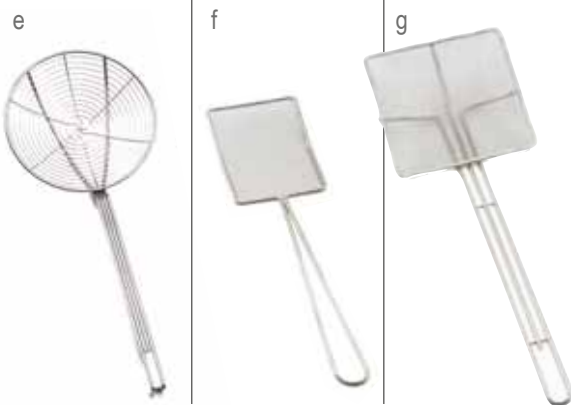

SKIMMERS

NICKEL PLATED, SPIRAL WIRE

Item	Description	Dimensions	Min Order/ Case Pack	List Price (€)
e	2409 Round	54x22.5x14cm	1 / 12	7.32 ea

NICKEL PLATED FINE MESH

Item	Description	Dimensions	Min Order/ Case Pack	List Price (€)
f	2675 Rectangular, Fine Mesh	13.5x3x45.5cm	1 / 12	4.42 ea
g	2677 Square, Fine Mesh	52x16.5x0.5cm	1 / 12	5.50 ea
	3306 Round, Square Mesh	48.5x15x0.5cm	1 / 12	5.59 ea