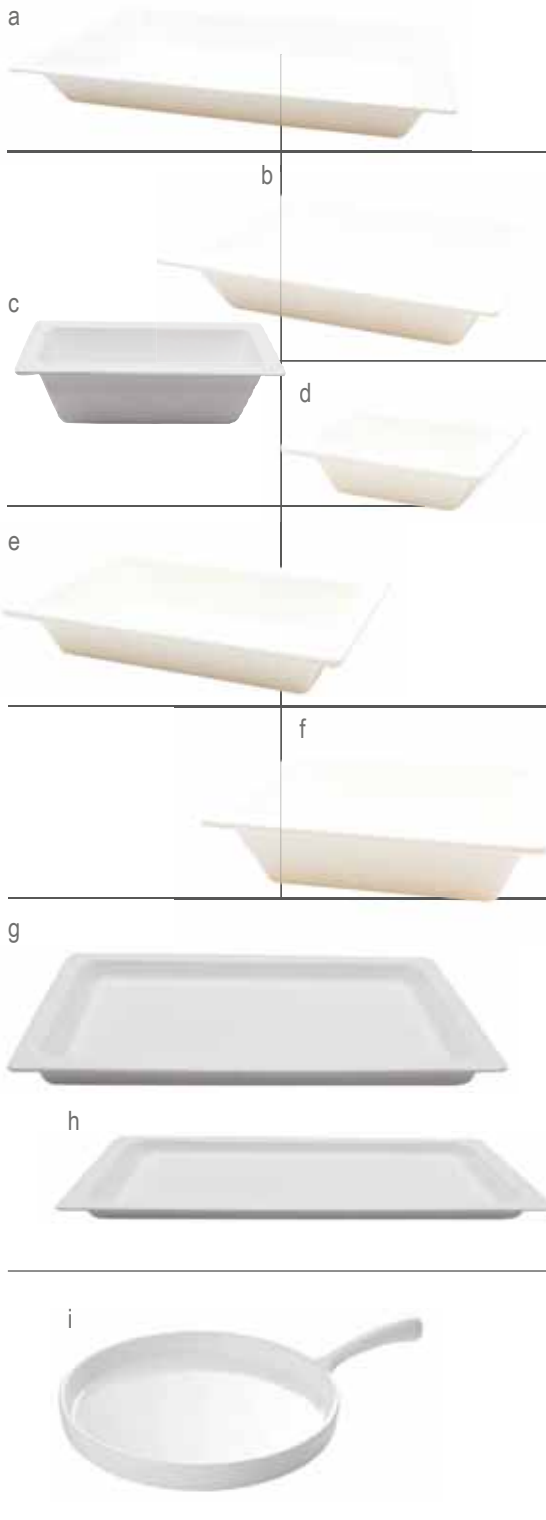

BUFFET, CATERING & DISPLAY
PROFESSIONAL BAKEWARE CAST ALUMINIUM