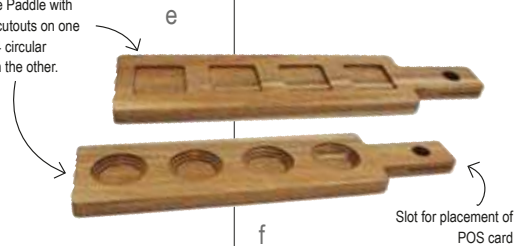

PADDLE FLIGHTS

ACACIA OR BAMBOO

- Fun way to serve samples of beers, cocktails or appetisers
- Reversible for use with different made-to-measure glasses
- Features a handle and slot for your labeling card

Item	Description	Dimensions	Min Order/ Case Pack	List Price (€)
e	FLIGHT1 Wood Paddle Flight, Bamboo, Holds 4 Glasses (Up to 5.7 cm dia) *Glasses Not Included	43x10x1.5cm	1 / 10	8.16 ea
f	FLIGHT2 Wood Paddle Flight, Acacia, Holds 4 Glasses (Up to 5.7 cm dia) *Glasses Not Included	43x10x1.5cm	1 / 10	8.16 ea

Reversible Paddle with 4 square cutouts on one side and 4 circular cutouts on the other.

Slot for placement of POS card

COCKTAIL/BEER SETS

GLASS

- Quirky tasting glasses with a vintage twist to coordinate with any décor
- Choose from Mason Jar style with handles or vintage style without handles
- Fit together with our Reversible Tasting Flights

Item	Description	Dimensions	Capacity	Min Order/ Case Pack	List Price (€)
g	FLBEER4 4½ oz Mason Jar Glasses (4 per Pack)	7.5x5.5x8.5cm	135 ml	1 / 6	4.39 ea
h	FLGLASS4 4 oz Vintage Style Glasses (4 per Pack)	6x6x7cm	120 ml	1 / 6	4.39 ea