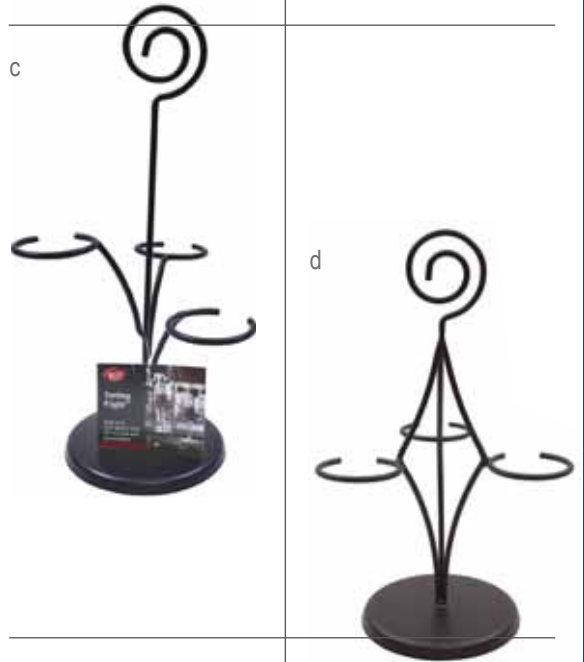

WINE FLIGHTS

BLACK POWDER COATED METAL

Item	Description	Dimensions	Min Order/ Case Pack	List Price (€)
c	WF200BK Cascade Tasting Flight, Holds 3 Condiments (5.7cm dia) *Ramekins Not Included	19x18x36cm	1 / 4	9.67 ea
d	WF300BK Tasting Flight, Holds 3 Condiments (5.7cm dia) *Ramekins Not Included	19x19x33cm	1 / 4	9.67 ea