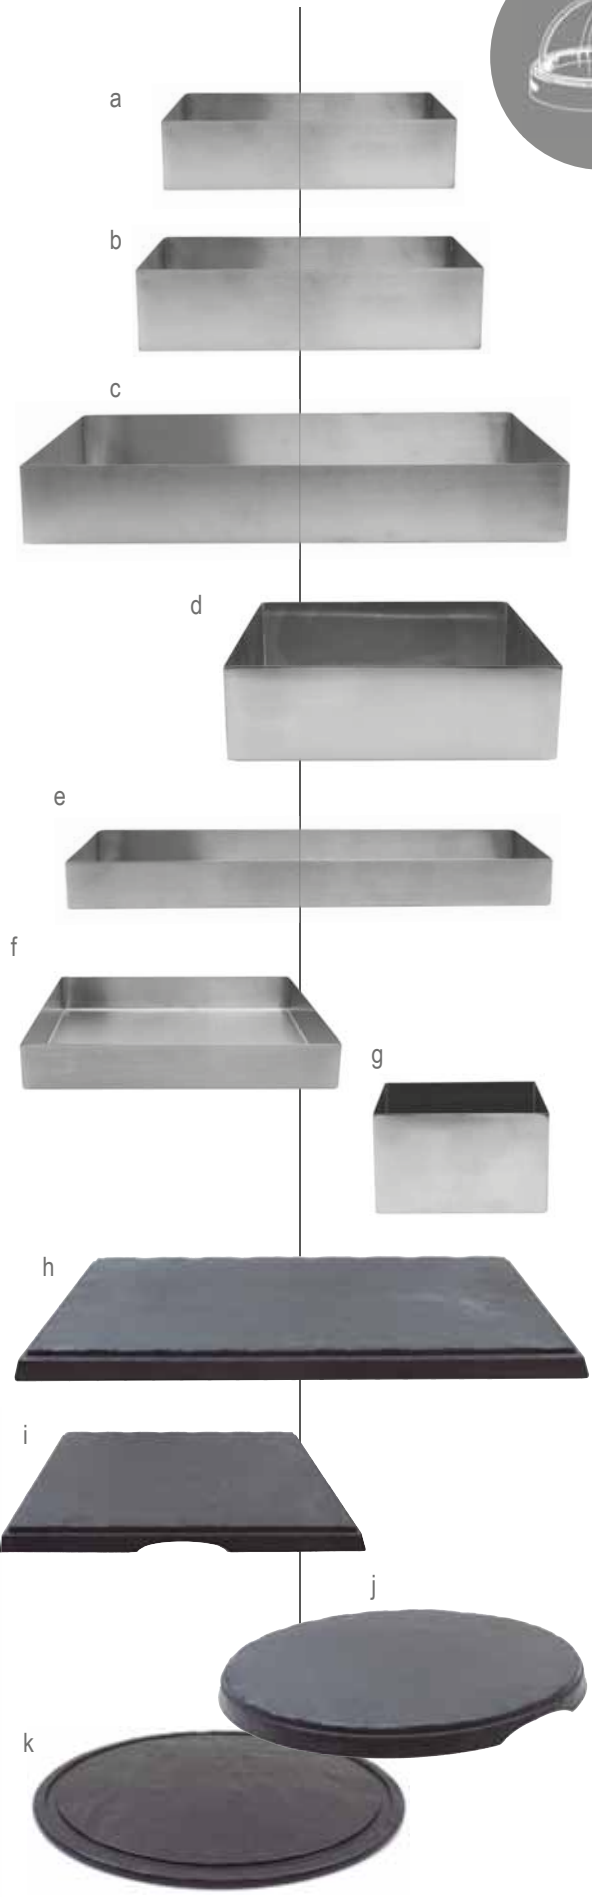

Item	Description	Dimensions	Capacity	Min Order/ Case Pack	List Price(€)
a	SS4026 Straight-Sided Bowl	25.5x12.5x7.5cm	2.8 L	1 / 8	31.34 ea
b	SS4027 Straight-Sided Bowl	30.5x15x7.5cm	4 L	1 / 8	41.16 ea
c	SS4033 Straight-Sided Bowl	51x30.5x7.5cm	13.6 L	1 / 6	82.80 ea
	SS4017 Straight-Sided Bowl	51x15x8cm	6.8 L	1 / 8	57.34 ea
d	SS4005 Straight-Sided Bowl	30.5x25.5x8cm	6.8 L	1 / 8	50.93 ea
	SS4004 Straight-Sided Bowl	25.5x25.5x7.5cm	5.7 L	1 / 8	45.58 ea
e	SS4007 Straight-Sided Bowl	38x12.5x4cm	2 L	1 / 8	26.98 ea
	SS4008 Straight-Sided Bowl	38x12.5x7.5cm	4.3 L	1 / 8	41.54 ea
f	SS4014 Straight-Sided Bowl	25.5x25.5x4cm	2.8 L	1 / 8	31.18 ea
g	SS4024 Straight-Sided Bowl	12.5x12.5x7.5cm	1.4 L	1 / 8	22.27 ea
	SS4025 Straight-Sided Bowl	15x15x7.5cm	2 L	1 / 8	26.21 ea

FROSTONE SLATE COLLECTION™ DISPLAYS

MELAMINE

- Stylish pieces in a textured slate finish and a choice of shapes
- Raised to bring height and interest to your buffet display
- Lightweight and durable melamine, ideal for easy movement and regular cleaning

Item	Description	Dimensions	Min Order/ Case Pack	List Price (€)
h	MGD2112 Rectangular Melamine Display	53.5x32.5x3cm	1 / 3	25.71 ea
i	MGD1616 Square Melamine Display	42x42x3cm	1 / 3	26.00 ea
j	MGD16 Round Melamine Display	41.5x41.5x3cm	1 / 4	20.66 ea
k	MGC13 Round Black Tray with Channel	33x33x1cm	1 / 4	25.08 ea

NEW

Pair item MGC13 with any of our cake dome covers on p37

BUFFET, CATERING & DISPLAY
COLD HOLDING SERVERS & DISPLAYS