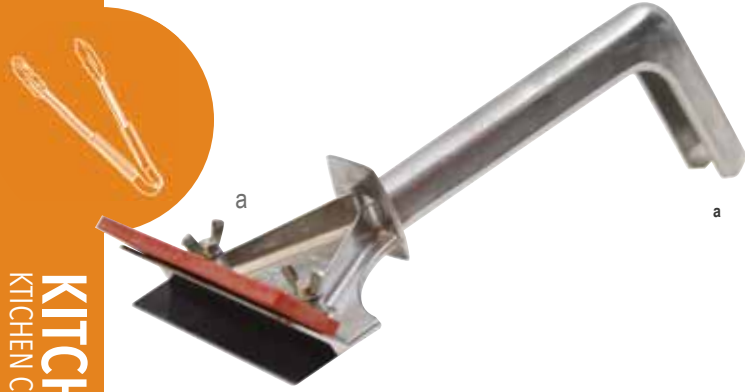

HEAVY-DUTY GRILL SCRAPER

Item	Description	Dimensions	Min Order/ Case Pack	List Price (€)
a	GS181 Grill Scraper with Squeegee	38x16.5x11.5cm	1 / 8	94.22 ea
	GS181WS Heavy Duty Grill Scraper	38x16.5x11.5cm	1 / 12	81.96 ea
REPLACEMENT PARTS				
	GS181RB Replacement Blade, For GS181	15x4.5cm	1 / 25	4.82 ea
	GS181RB-6 Replacement Blade, For GS181, Pack of 6	15x4.5cm	6 / 6	27.65 ea
	GS181RP Replacement Parts, For GS181, Includes (1) U-Bolt, (2) Wing Nuts, (2) Bolts	2x2x2cm	1 / 50	8.76 ea
	GS181SQ Replacement Squeegee, For GS181	6.5x3.5x1cm	1 / 12	14.06 ea