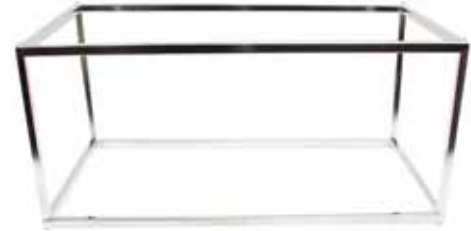

NEW

REVERSIBLE FRAME RISERS

18/8 STAINLESS STEEL

- Add height and interest to your buffet presentation with our new Stainless Steel Buffet Frames
- Constructed of mirror finish tubular Stainless Steel, each frame features non-slip pads on all sides to keep your tray or bowl from slipping
- Available in a variety of sizes to fit our range of existing items, including wood crates, melamine and Stainless Steel straight-sided bowls

Item	Description	Dimensions	Min Order/Case Pack	List Price (€)
a	21000 1:1 Reversible Riser	52.5x32.5x10cm	1 / 8	46.15 ea
b	21001 1:1 Reversible Riser	52.5x32.5x18.5cm	1 / 4	50.77 ea
c	21002 1:2 Reversible Riser	32x26.5x10cm	1 / 12	36.92 ea
d	21003 1:2 Reversible Riser	32x26.5x18.5cm	1 / 6	41.54 ea
e	21004 1:3 Reversible Riser	32.5x17.5x10cm	1 / 18	32.31 ea
f	21005 1:3 Reversible Riser	32.5x17.5x18.5cm	1 / 12	36.92 ea
g	21006 2:4 Reversible Riser	52x16x10cm	1 / 12	41.54 ea
	21007 2:4 Reversible Riser	52x16x18.5cm	1 / 6	46.15 ea

a

b

c

d

e

f

g

BUFFET EASELS & PLAQUES

BLACK POWDER COATED METAL

- Bring a charming vintage feel to your buffet with these easy-to-use boards and plaques
- Small easels fit with your choice of shaped chalkboards
- Simply customise your board with a chalkboard marker (code CBP2WH)