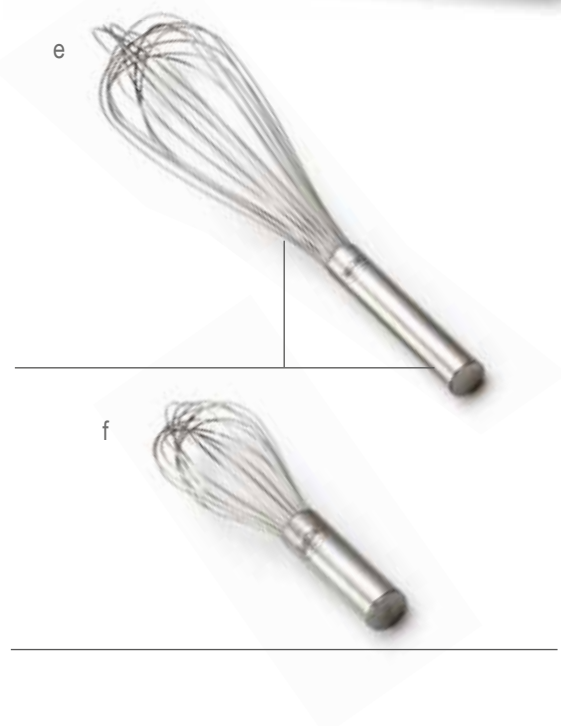

SILICONE & NYLON

• Heat resistant to 260°C

Item	Description	Dimensions	Min Order/ Case Pack	List Price (€)
SILICONE SPOON, NYLON HANDLE				
a 1865	Spoon	26.5cm	1 / 6	10.49 ea
1866	Spoon	35.5cm	1 / 6	13.37 ea
1867	Spoon	41.5cm	1 / 6	13.80 ea
NOTCHED SILICONE BLADE, NYLON HANDLE				
b 1862	Spatula	26.5cm	1 / 24	9.00 ea
1863	Spatula	35.5cm	1 / 24	10.58 ea
1864	Spatula	41.5cm	1 / 24	11.23 ea

RUBBER BLADE SPATULAS

EVA BLADE WITH POLYSTYRENE HANDLE

• Heat resistant to 70°C

Item	Description	Dimensions	Min Order/ Case Pack	List Price (€)
FLAT SHAPED, SPATULA				
c 1500	Spatula	24cm	24 / 24	1.27 ea
1510	Spatula	25.5cm	24 / 24	1.32 ea
1514	Spatula	35.5cm	24 / 24	2.18 ea
1516	Spatula	40.5cm	24 / 24	2.47 ea
SPOON SHAPED, SPATULA				
d 2510	Spoon Spatula	24cm	24 / 24	1.66 ea
2514	Spoon Spatula	35.5cm	24 / 24	2.93 ea
2516	Spoon Spatula	42cm	12 / 12	3.29 ea

WHIPS

STAINLESS STEEL

• 16 sealed wires
• 2 mm wire gauge

Item	Description	Dimensions	Min Order/ Case Pack	List Price (€)
SF10	French Whip	26cm	1 / 12	5.09 ea
SF12	French Whip	30.5cm	1 / 12	5.78 ea
SF14	French Whip	35.5cm	1 / 12	6.07 ea
e SF16	French Whip	40.5cm	1 / 12	6.94 ea
SF18	French Whip	45.5cm	1 / 12	7.73 ea
SF20	French Whip	51cm	1 / 12	8.50 ea
SF24	French Whip	61cm	1 / 12	9.29 ea
STAINLESS STEEL				
• 24 fine wires • 2 mm wire gauge				
f SP10	Piano Whip	25.5cm	1 / 12	4.92 ea
SP12	Piano Whip	30.5cm	1 / 12	5.30 ea
SP14	Piano Whip	35cm	1 / 12	5.59 ea
SP16	Piano Whip	38cm	1 / 12	6.24 ea

Same great product,
fresh new look!

New colour
handle for
2019

KITCHEN TOOLS
FOOD PREP TOOLS & GADGETS