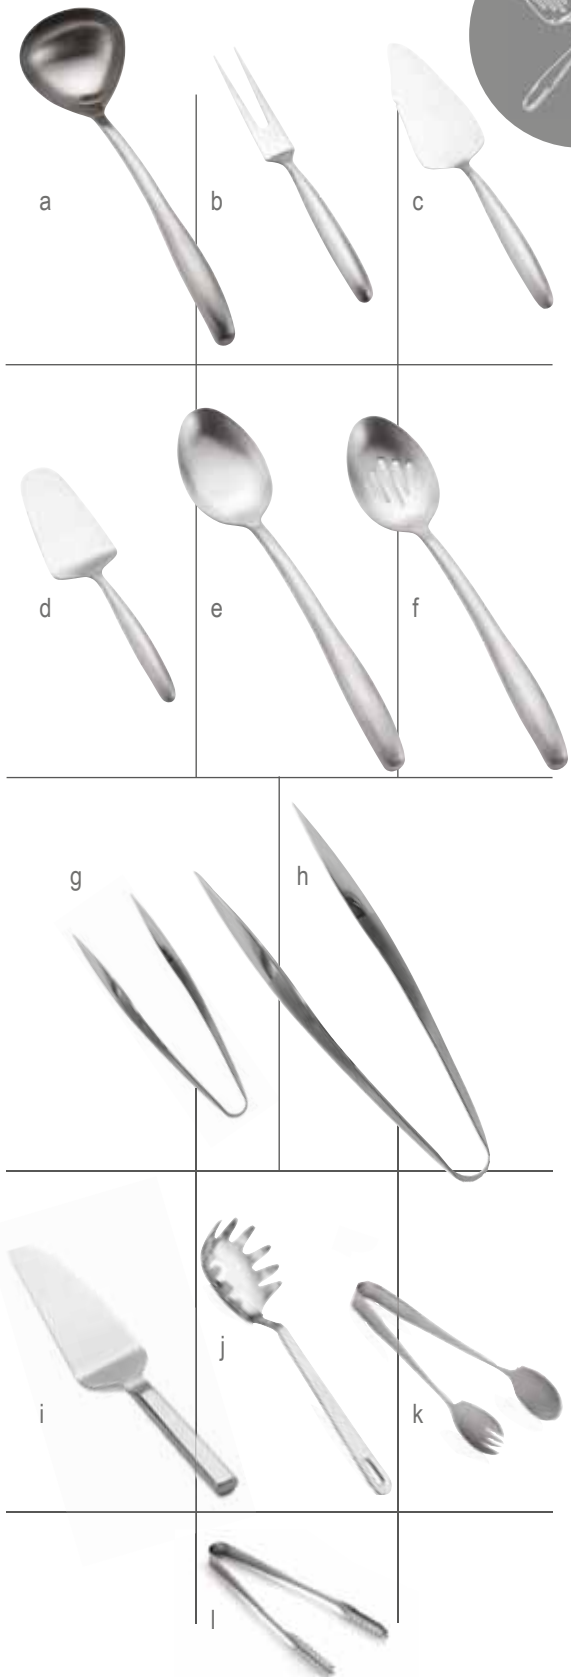

DALTON COLLECTION™ SERVING UTENSILS

18/8 STAINLESS STEEL

- Classic and elegant additions to your serving station
- Curved handle prevents utensils from sliding into dishes
- Features brushed finish handles

Item	Description	Dimensions	Min Order/ Case Pack	List Price (€)
a	5304 Soup Ladle, 120 ml	9.5x5.5x33cm	1 / 12	26.01 ea
b	5311 Two Tine Fork	2.5x2x24cm	1 / 12	10.72 ea
c	5331 Buffet Cake Server	5.5x2x25.5cm	1 / 12	13.77 ea
d	5332 Buffet Server	5.5x2x26cm	1 / 12	13.77 ea
e	5333 Solid Serving Spoon	7x4x35cm	1 / 12	12.24 ea
f	5334 Slotted Serving Spoon	7x4x35cm	1 / 12	12.89 ea

DALTON II COLLECTION™ SERVING UTENSILS

18/8 STAINLESS STEEL

Item	Description	Dimensions	Min Order/ Case Pack	List Price (€)
g	3606 Tong, Brushed Finish	15cm	1 / 12	5.74 ea
h	3609 Tong, Brushed Finish	24cm	1 / 12	10.13 ea
	3612 Slotted Serving Spoon, Brushed Finish	30cm	1 / 12	11.88 ea

SERVING UTENSILS

STAINLESS STEEL

Item	Description	Dimensions	Min Order/ Case Pack	List Price (€)
i	4331 Polished Finish Pastry Turner	28x5.5x3.5cm	1 / 12	3.94 ea
j	2068 Pasta Grabber, Oval Bowl	29x7x5cm	1 / 12	7.10 ea
k	4403 Tongs	19cm	1 / 12	4.34 ea
l	4405 Tongs	16.5cm	1 / 12	2.28 ea

POLYSTYRENE

500LC	Polystyrene Ladle	31x10x4.5cm	12 / 12	4.30 ea

BUFFET, CATERING & DISPLAY
BUFFET ACCESSORIES