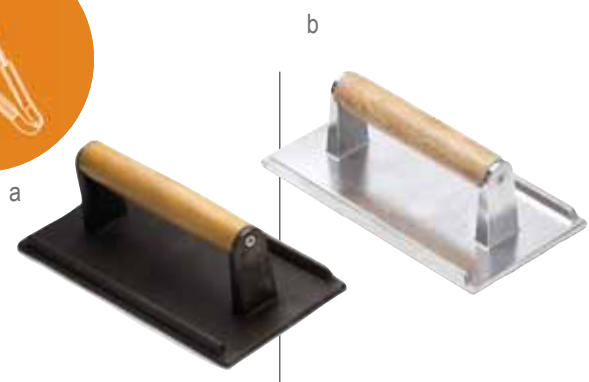

STEAK WEIGHTS

CAST ALUMINIUM OR CAST IRON

Item	Description	Dimensions	Min Order/Case Pack	List Price (€)
a	3004 Cast Aluminium	20.9x10.7x4.4cm	1 / 12	10.66 ea
b	3033 Cast Iron	21.5x10.7x6.9cm	1 / 12	9.96 ea