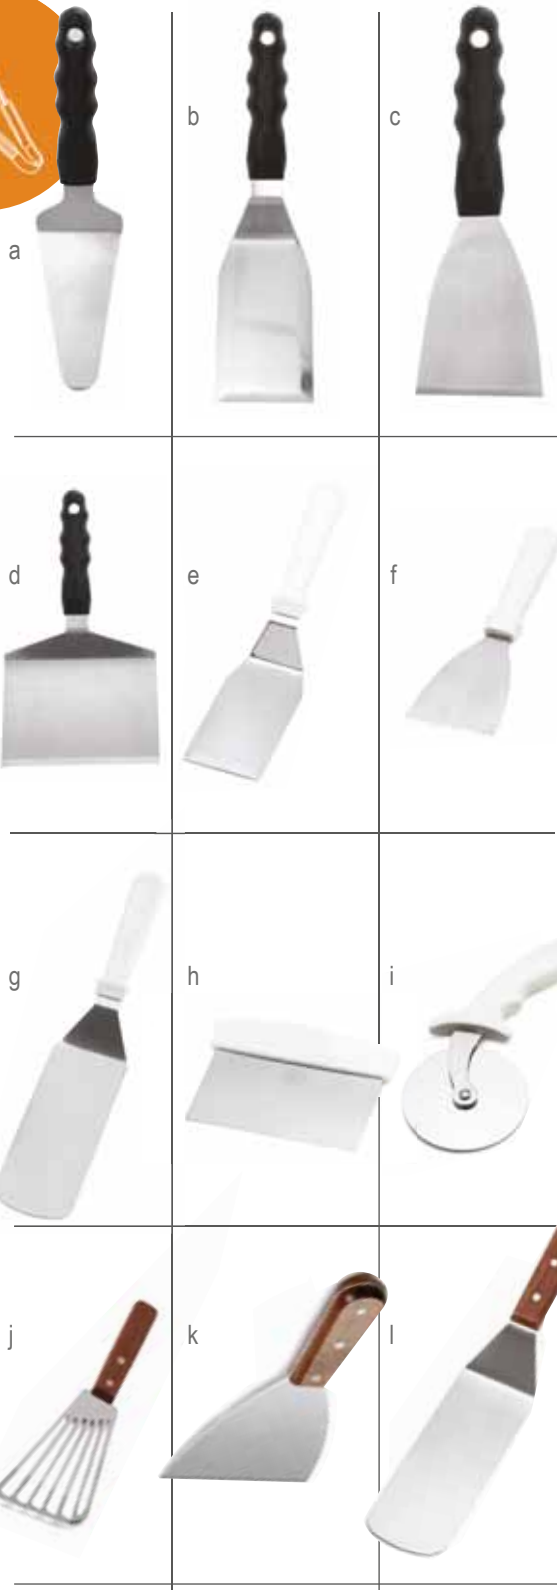

CONTEMPORARY KITCHEN TOOLS

STAINLESS STEEL WITH BLACK ERGONOMIC HANDLE

Item	Description	Dimensions	Min Order/ Case Pack	List Price (€)
a	242BKEU Pie Server	6.5x3x28cm	1 / 12	2.22 ea
b	251BKEU Turner	29x7x6cm	1 / 12	3.15 ea
c	253BKEU Scraper	8x2.5x24cm	1 / 12	2.42 ea
d	461BKEU Wide Turner	16x4.5x26cm	1 / 12	5.23 ea
	4100PBKEU Perforated Turner	7.5x5.5x38cm	1 / 12	3.50 ea
	4100BKEU Solid Turner	7.5x5.5x38cm	1 / 12	3.50 ea
	4104BKEU Sandwich Spreader	3x2.5x23.5cm	1 / 12	2.23 ea

FOOD TURNERS & UTENSILS

Item	Description	Dimensions	Min Order/ Case Pack	List Price (€)
STAINLESS STEEL, WHITE PLASTIC HANDLES				
e	251W Turner, 12.5cm Squared Blade	28.5x6.9x7.6cm	1 / 12	2.90 ea
f	253W Scraper, 7.5cm Blade	24x8x1.5cm	1 / 12	2.24 ea
g	4100W Solid Turner, 18cm Rounded Blade	38.1x7.6x5cm	1 / 12	3.40 ea
	4100PW Perforated Turner	37.5x7.5x10cm	1 / 12	3.40 ea
h	4103W Dough Scraper	16.5x11.5x2cm	1 / 12	2.47 ea
i	4106W Pizza Wheel, 10cm	25x10x1.5cm	1 / 12	4.23 ea
STAINLESS STEEL, WOOD HANDLES				
j	2003 Fish Turner, 15cm Blade	28x7.5x1.5cm	1 / 12	2.83 ea
k	254 Scraper, 10cm Blade	21.5x10x2cm	12 / 12	3.36 ea
l	4100S Solid Turner, 18cm Rounded Blade	36x7.5x7.5cm	12 / 12	4.56 ea
STAINLESS STEEL, BAKELITE HANDLE				
	1851 Ice Cream Spade	24x6.5x3cm	1 / 12	10.46 ea

FLAVOUR INJECTOR

POLYPROPYLENE, STAINLESS STEEL NEEDLE

Item	Description	Dimensions	Min Order/ Case Pack	List Price (€)
m	H76779 Flavour Injector Set	4.5x3x18cm	6 / 6	5.65 ea