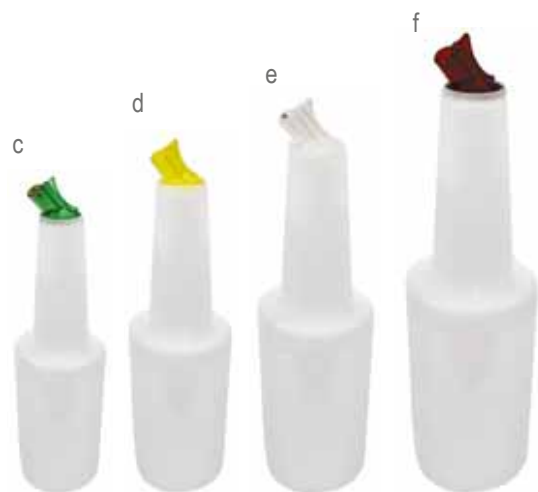

"Assorted" includes 2 of each colour for 8016A and 8032A
"Assorted" includes 1 of each colour for 8064A and 8128A