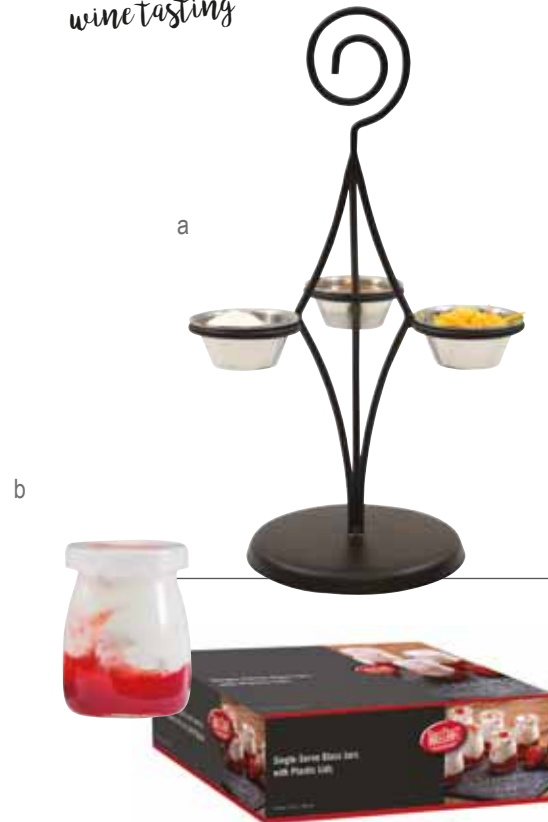

TASTING FLIGHTS

BLACK POWDER COATED METAL

Item	Description	Dimensions	Min Order/ Case Pack	List Price (€)
*WF200BK	Cascade Tasting Flight, Holds 3 Condiments (5.5cm dia) *Ramekins Not Included	19x18x36cm	1 / 4	9.67 ea
a *WF300BK	Tasting Flight, Holds 3 Condiments (5.5cm dia) *Ramekins Not Included	19x19x33cm	1 / 4	9.67 ea

* Ramekins not included.

Also great for wine tasting

SINGLE SERVE JARS WITH LIDS

GLASS

- Perfect for presenting single-serve items such as parfait and juices
- Each jar has a plastic lid for convenient and safe storage
- Replacement lids can be bought separately

Item	Description	Dimensions	Capacity	Min Order/ Case Pack	List Price (€)
b SGJ4	Glass Single-Serve Jars with Lids, 4 oz (12 per Pack)	5.5x5.5x7cm	120 ml	1 / 4	16.25 pk
SGJ6	Glass Single-Serve Jars with Lids, 6 oz (12 per Pack)	7x7x8.5cm	180 ml	1 / 4	19.49 pk
REPLACEMENT PARTS & ACCESSORIES					
SGJ4LID	Lids for SGJ4 (12 ea Per Pack)	5x5x1cm	—	12 / 12	2.40 pk
SGJ6LID	Lids for SGJ6 (12 ea Per Pack)	6x6x1cm	—	12 / 12	2.90 pk

DESSERT FLIGHTS

GLASS & WOOD

- All-you-need set for serving a range of items; includes wooden carrying tray
- and five resealable glass jars
- Jars feature clip-top lids and are perfectly sized for serving shareable sides, sauces, appetisers or desserts
- Pair with our BAMSP425 tasting spoons for added convenience (p53)

Item	Description	Dimensions	Capacity	Min Order/ Case Pack	List Price (€)
c HFLGLASS5	6-Piece Resealable Jar Set, (5) 2.4 oz Jars with Crate	29x7.5x8.5cm	75 ml	4 / 4	10.46 set

SERVING SOLUTIONS
APPETIZERS, SIDE SERVERS & TASTING FLIGHTS